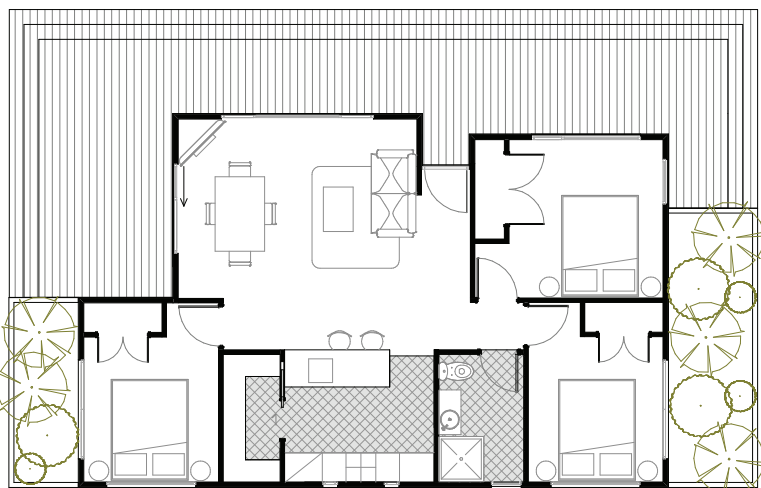

3 Bedroom Basic

 **3 Bedrooms**

 **Living & Dining**

 **1 Bathroom**

Compact 3 Bedroom Home, Great for First Home Buyers and Investors. Open Plan Living & Dining with Potential for Great indoor/outdoor flow. Great Value for Money.

Area: 80 sqm

Deck Area

Our homes are designed to allow great decking/outdoor areas - Decking not included - to be arranged onsite by client

Kitchen

Open plan kitchen gives plenty of useable surface area.

Modern Appliances