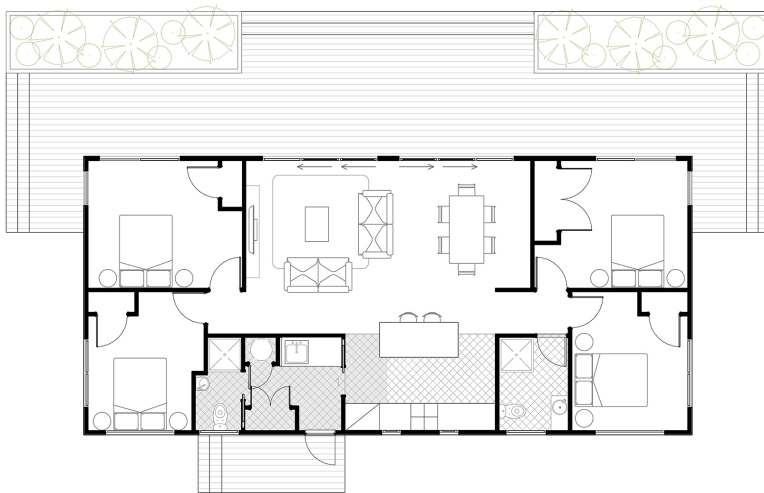

4 Bedroom Show Home

 **113.75 sqm**

 **4 Bedrooms**

 **2 Bathrooms**

This plan is great for Families or Investors in having great size bedrooms and 2 bathrooms, also perfect for farm housing due to the rear entry point and bathroom just inside the back door.

Area: 113.75 sqm

Kitchen

Open plan kitchen gives plenty of useable surface area.

Modern Appliances

Our homes come complete with Induction hob, oven, range hood & dishwasher.

Bathroom convenience

The modern and spacious bathroom design ables owners to enjoy both the main bathroom and en suite (if any).